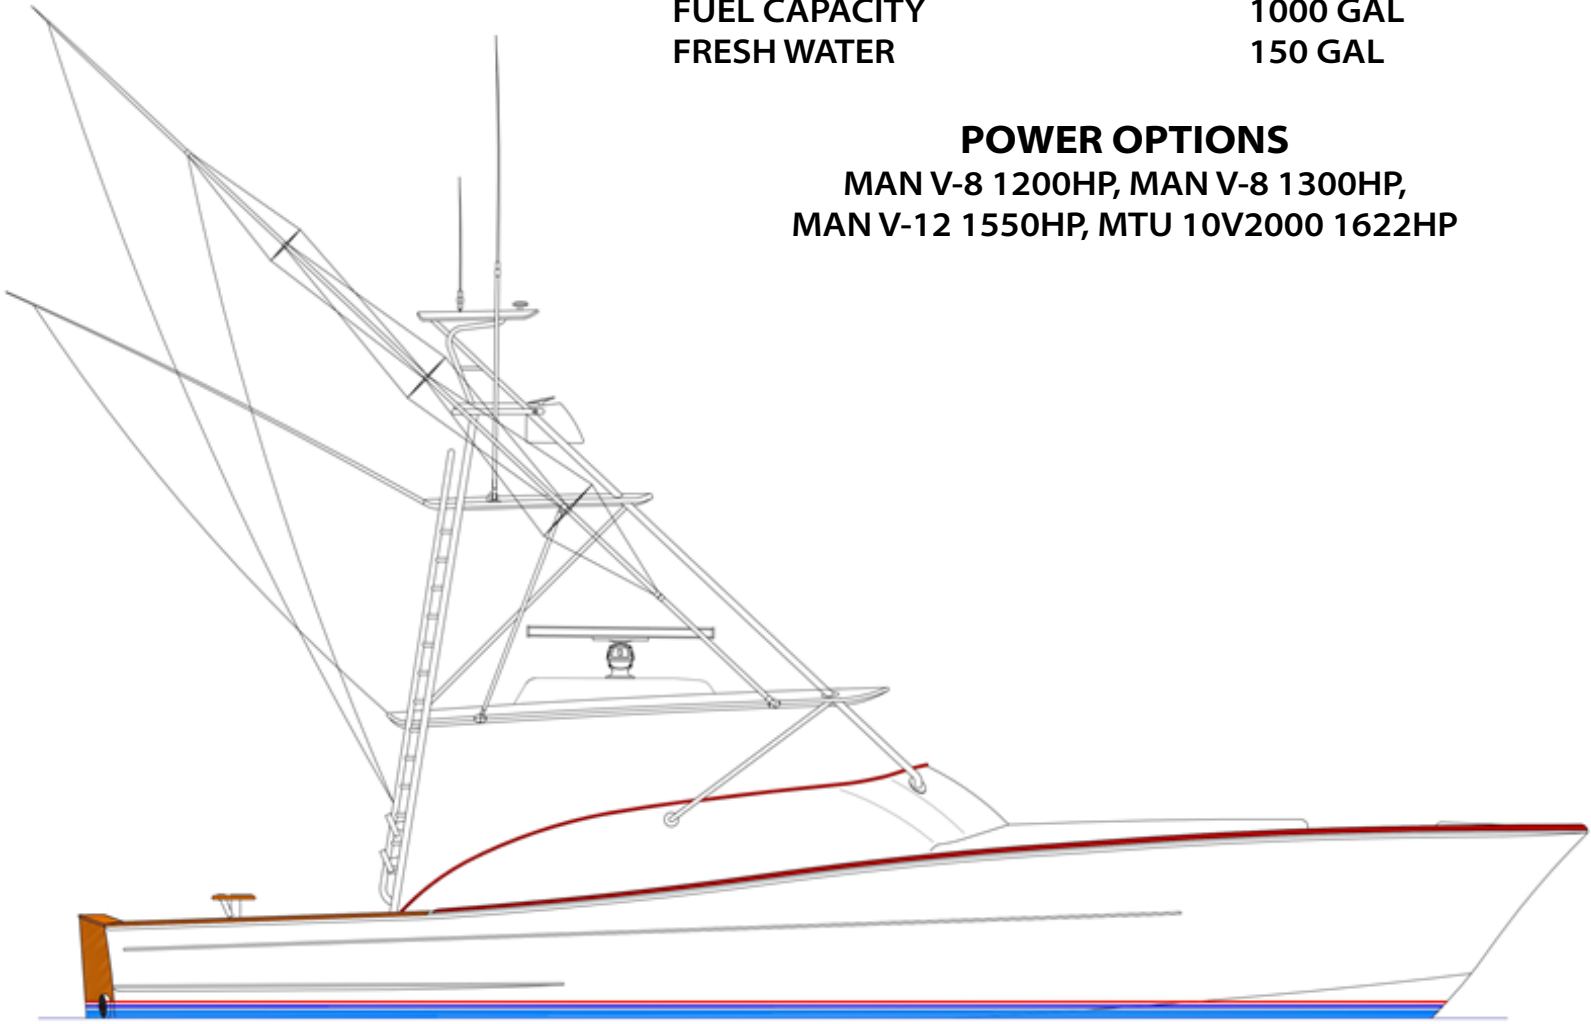

55' WALKAROUND

GENERAL SPECIFICATIONS

LOA	55'
BOA	16'9"
DRAFT	4'
DISPLACEMENT (FULL)	54,000 LBS
FUEL CAPACITY	1000 GAL
FRESH WATER	150 GAL

POWER OPTIONS

MAN V-8 1200HP, MAN V-8 1300HP,
MAN V-12 1550HP, MTU 10V2000 1622HP