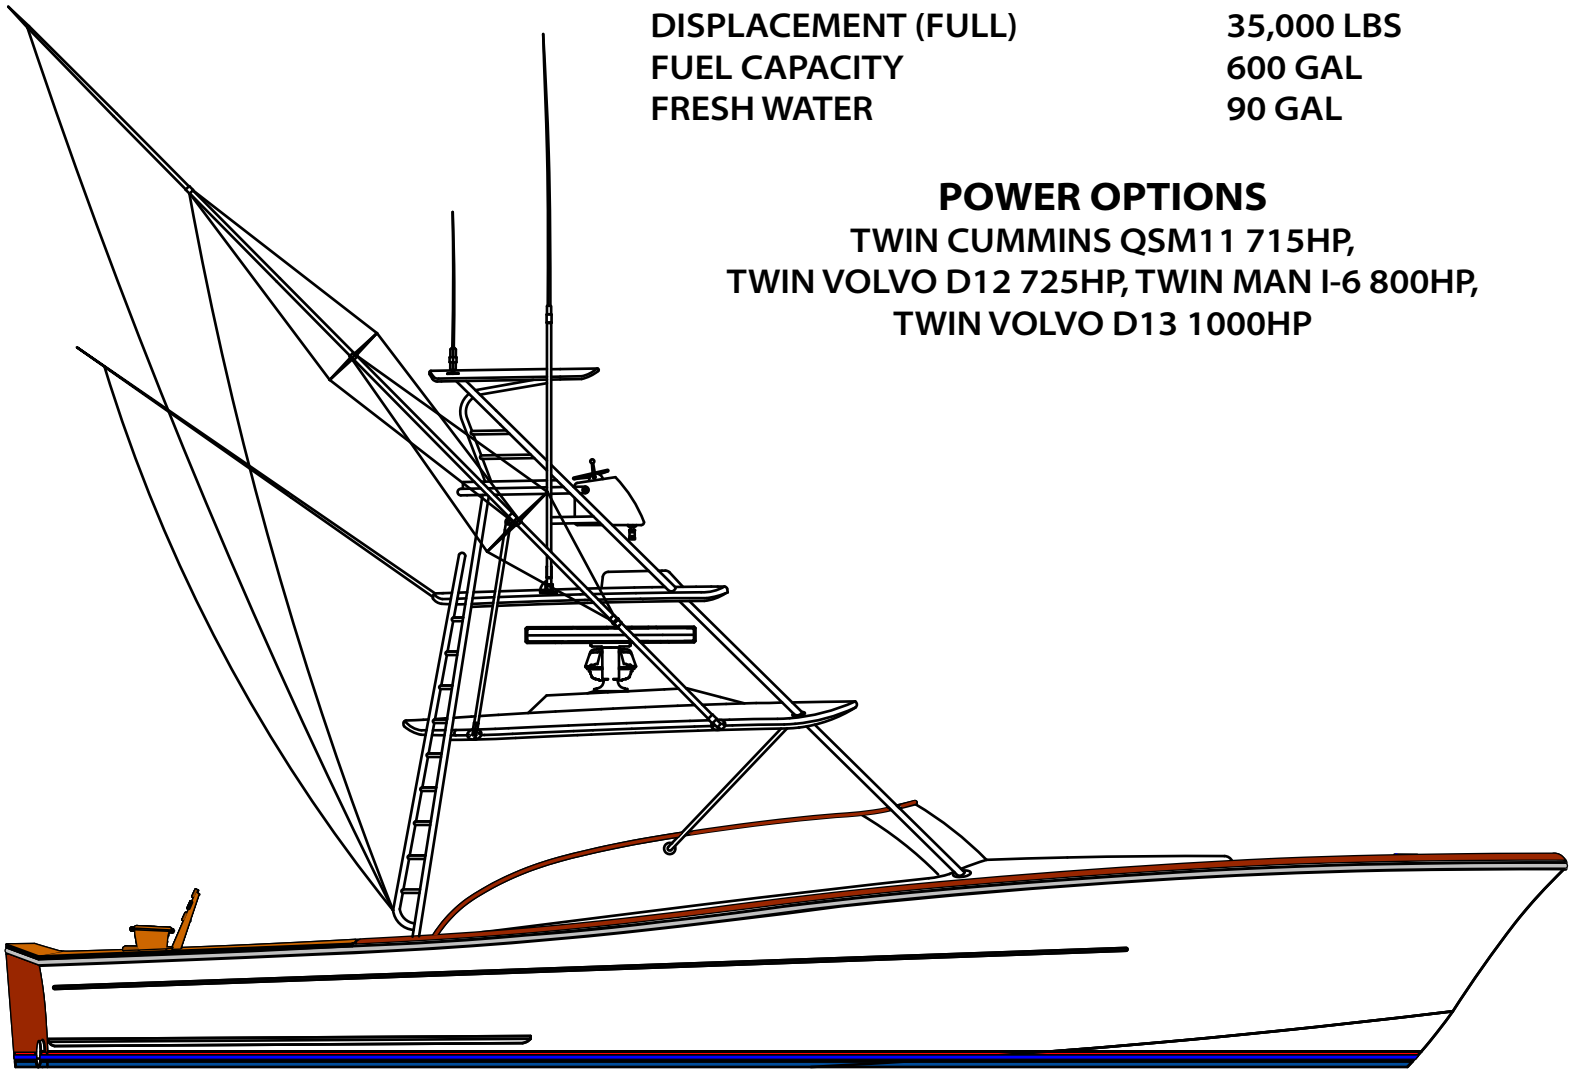

46' WALKAROUND

GENERAL SPECIFICATIONS

LOA	46'
BOA	15'9"
DRAFT	3'2"
DISPLACEMENT (FULL)	35,000 LBS
FUEL CAPACITY	600 GAL
FRESH WATER	90 GAL

POWER OPTIONS

TWIN CUMMINS QSM11 715HP,
TWIN VOLVO D12 725HP, TWIN MAN I-6 800HP,
TWIN VOLVO D13 1000HP