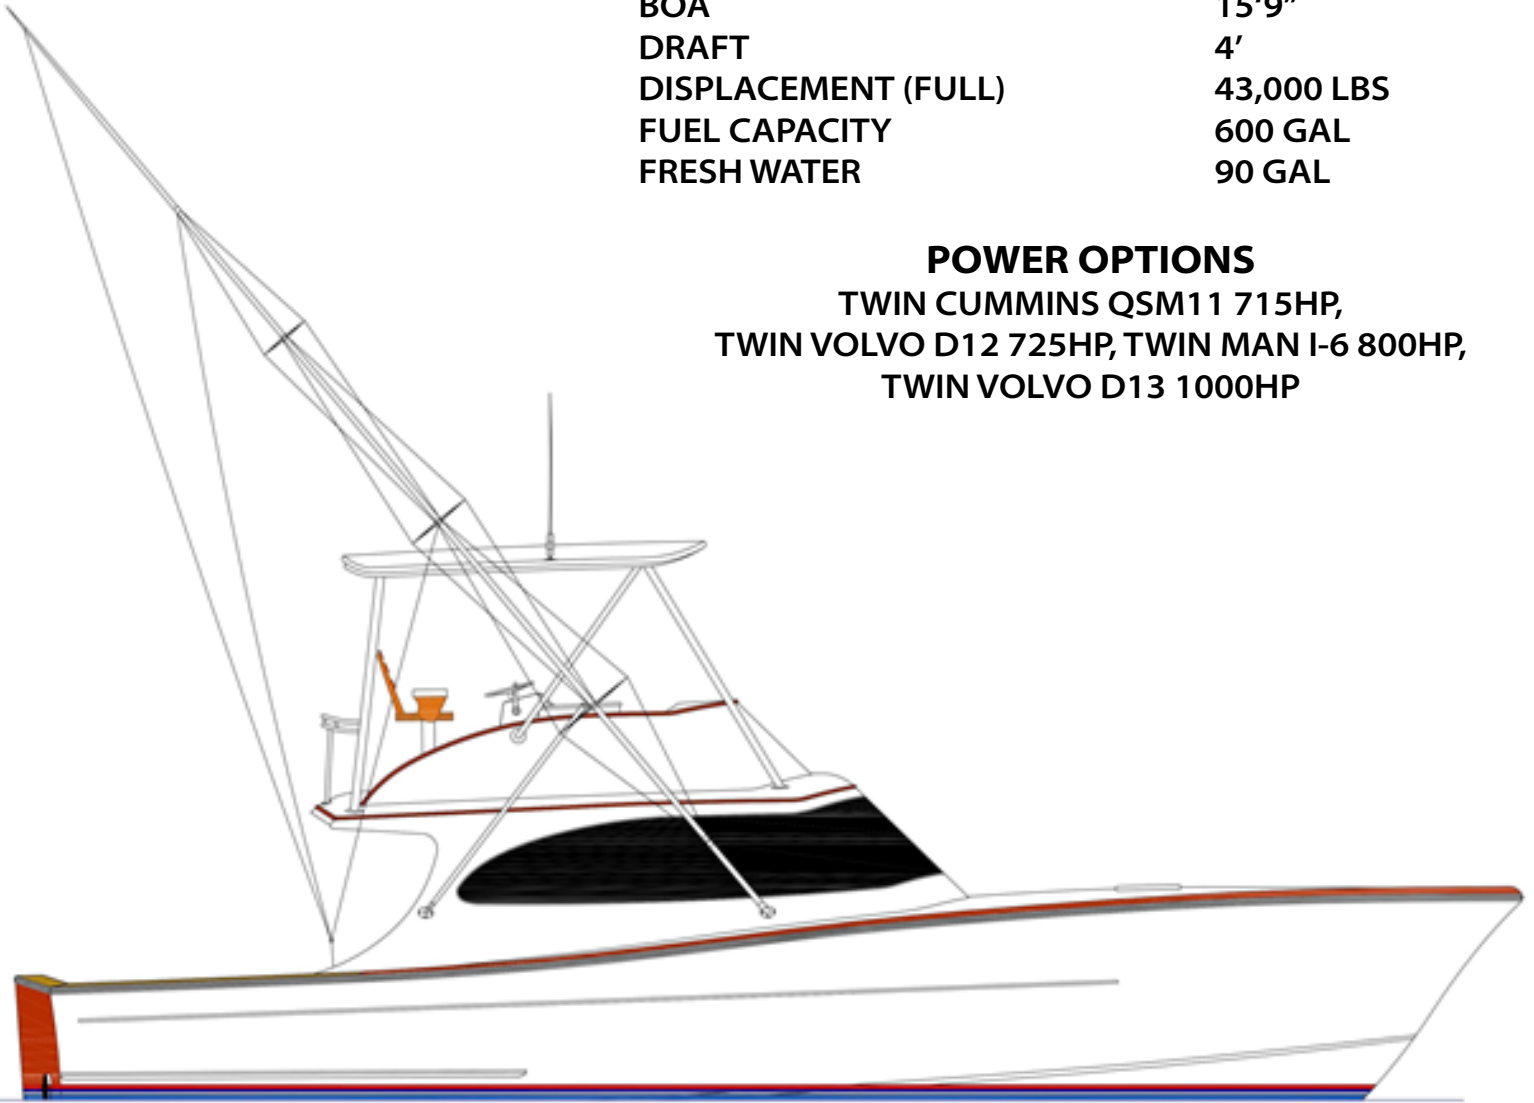

46' DAYBOAT

GENERAL SPECIFICATIONS

LOA	46'
BOA	15'9"
DRAFT	4'
DISPLACEMENT (FULL)	43,000 LBS
FUEL CAPACITY	600 GAL
FRESH WATER	90 GAL

POWER OPTIONS

TWIN CUMMINS QSM11 715HP,
TWIN VOLVO D12 725HP, TWIN MAN I-6 800HP,
TWIN VOLVO D13 1000HP