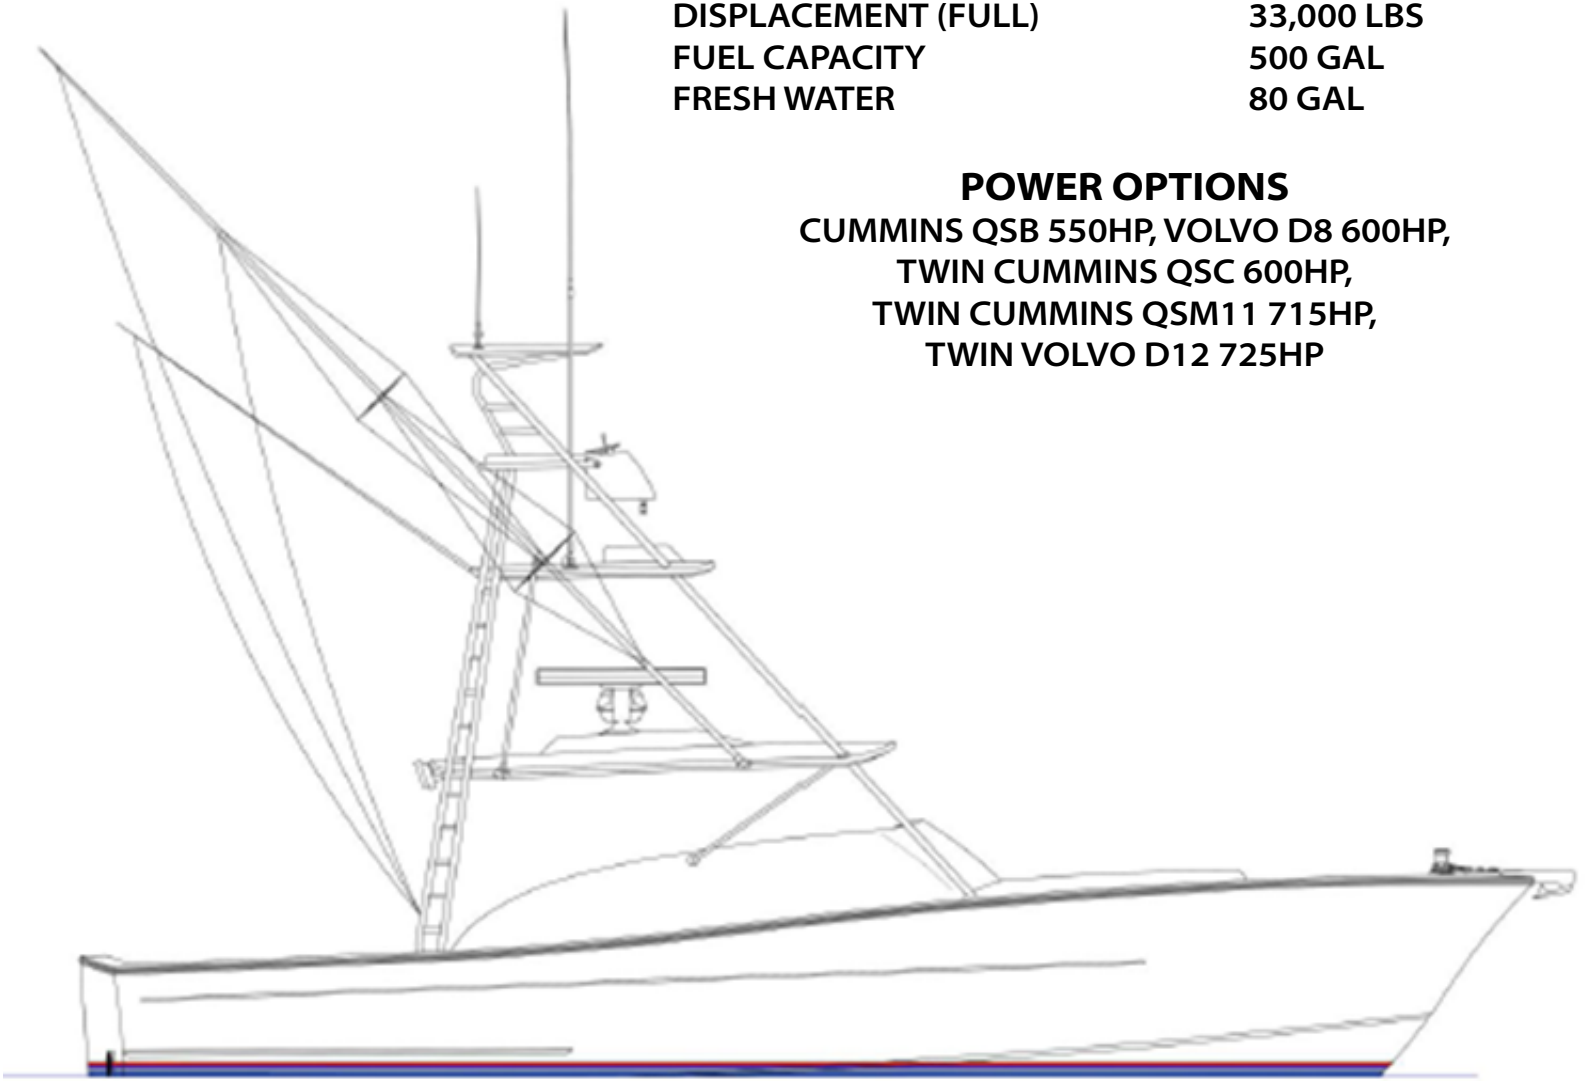

43' WALKAROUND

GENERAL SPECIFICATIONS

LOA	43'
BOA	14'10"
DRAFT	2'8"
DISPLACEMENT (FULL)	33,000 LBS
FUEL CAPACITY	500 GAL
FRESH WATER	80 GAL

POWER OPTIONS

CUMMINS QSB 550HP, VOLVO D8 600HP,
TWIN CUMMINS QSC 600HP,
TWIN CUMMINS QSM11 715HP,
TWIN VOLVO D12 725HP