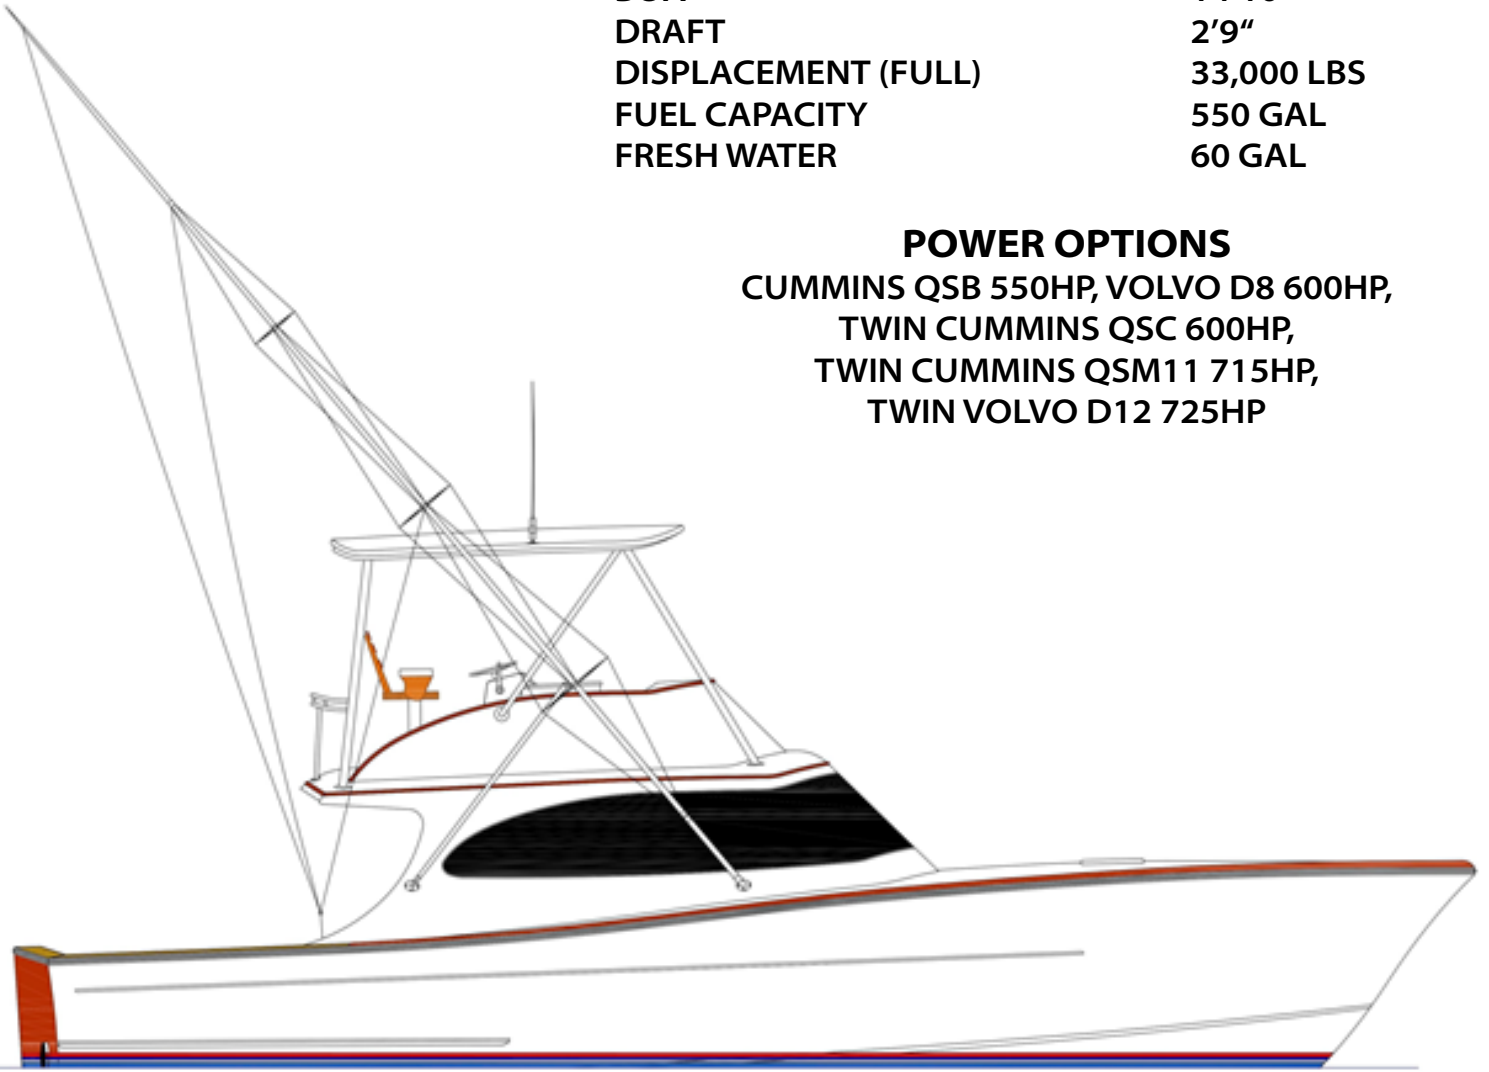

# 43' DAYBOAT

## GENERAL SPECIFICATIONS

LOA	43'
BOA	14'10"
DRAFT	2'9"
DISPLACEMENT (FULL)	33,000 LBS
FUEL CAPACITY	550 GAL
FRESH WATER	60 GAL

## POWER OPTIONS

CUMMINS QSB 550HP, VOLVO D8 600HP,  
TWIN CUMMINS QSC 600HP,  
TWIN CUMMINS QSM11 715HP,  
TWIN VOLVO D12 725HP

*Gamefisherman*  
SINCE 1985

CALL 833-GAME-FISH