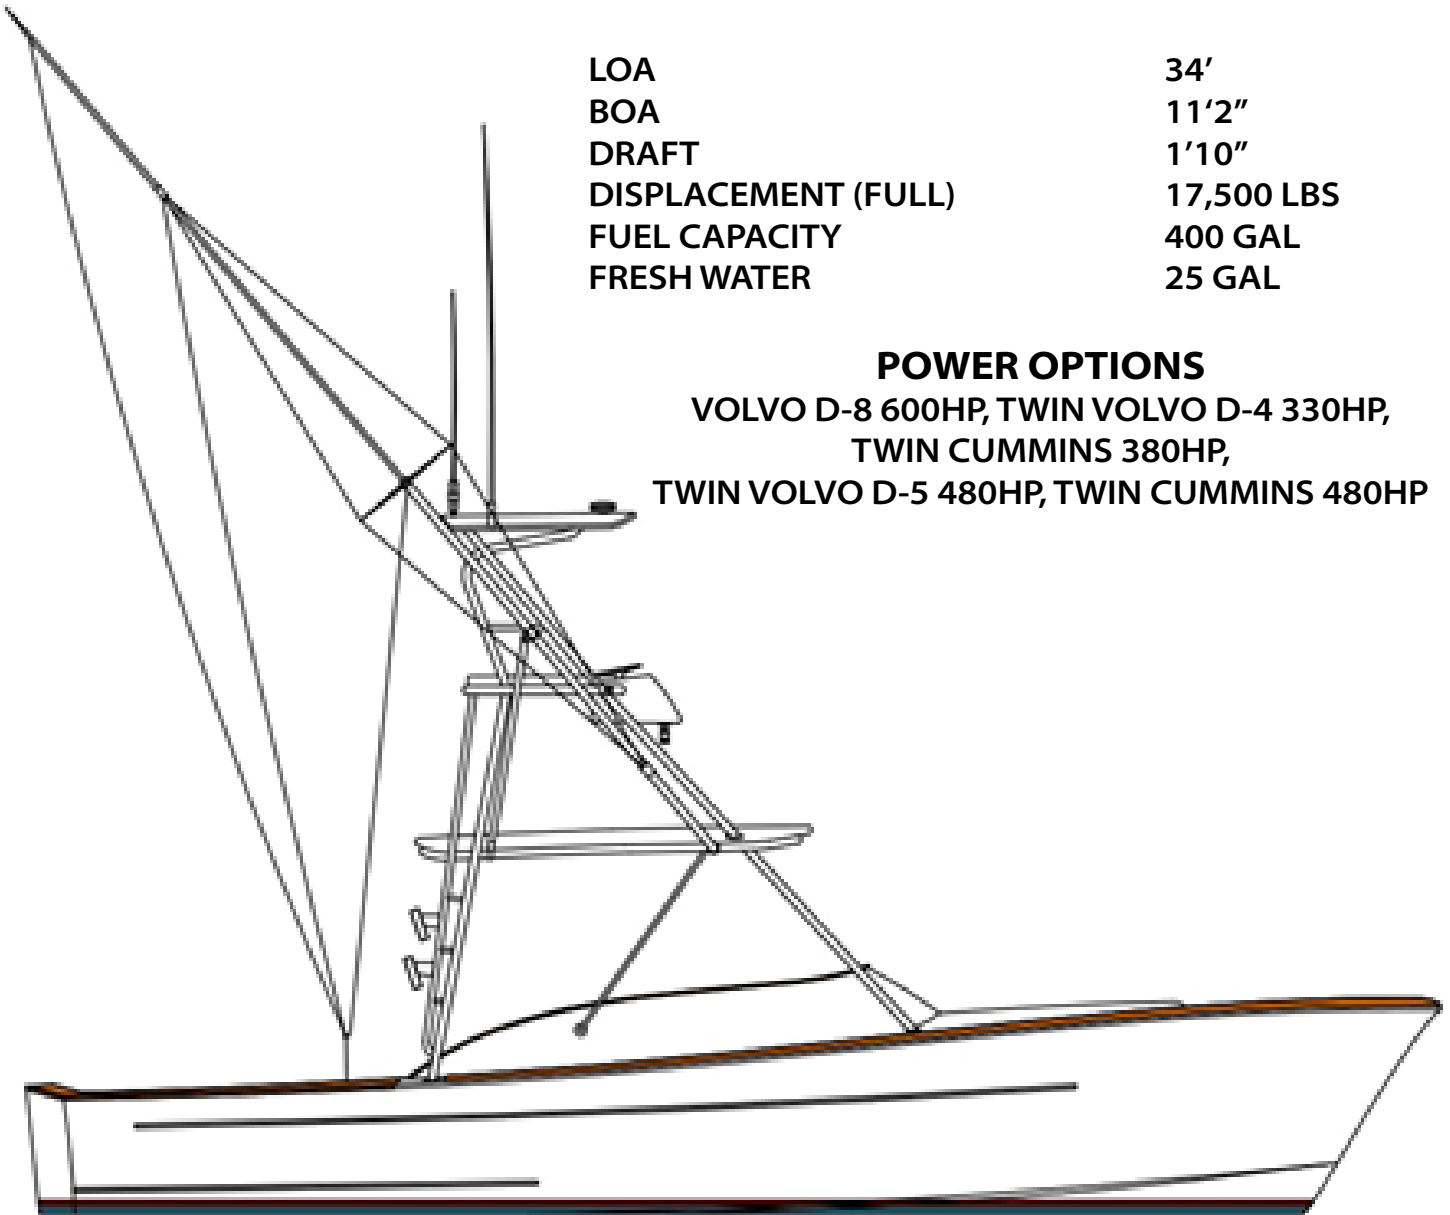

# 34' WALKAROUND

## GENERAL SPECIFICATIONS

LOA	34'
BOA	11'2"
DRAFT	1'10"
DISPLACEMENT (FULL)	17,500 LBS
FUEL CAPACITY	400 GAL
FRESH WATER	25 GAL

## POWER OPTIONS

VOLVO D-8 600HP, TWIN VOLVO D-4 330HP,  
TWIN CUMMINS 380HP,  
TWIN VOLVO D-5 480HP, TWIN CUMMINS 480HP

*Gamefisherman*  
SINCE 1985

CALL 833-GAME-FISH