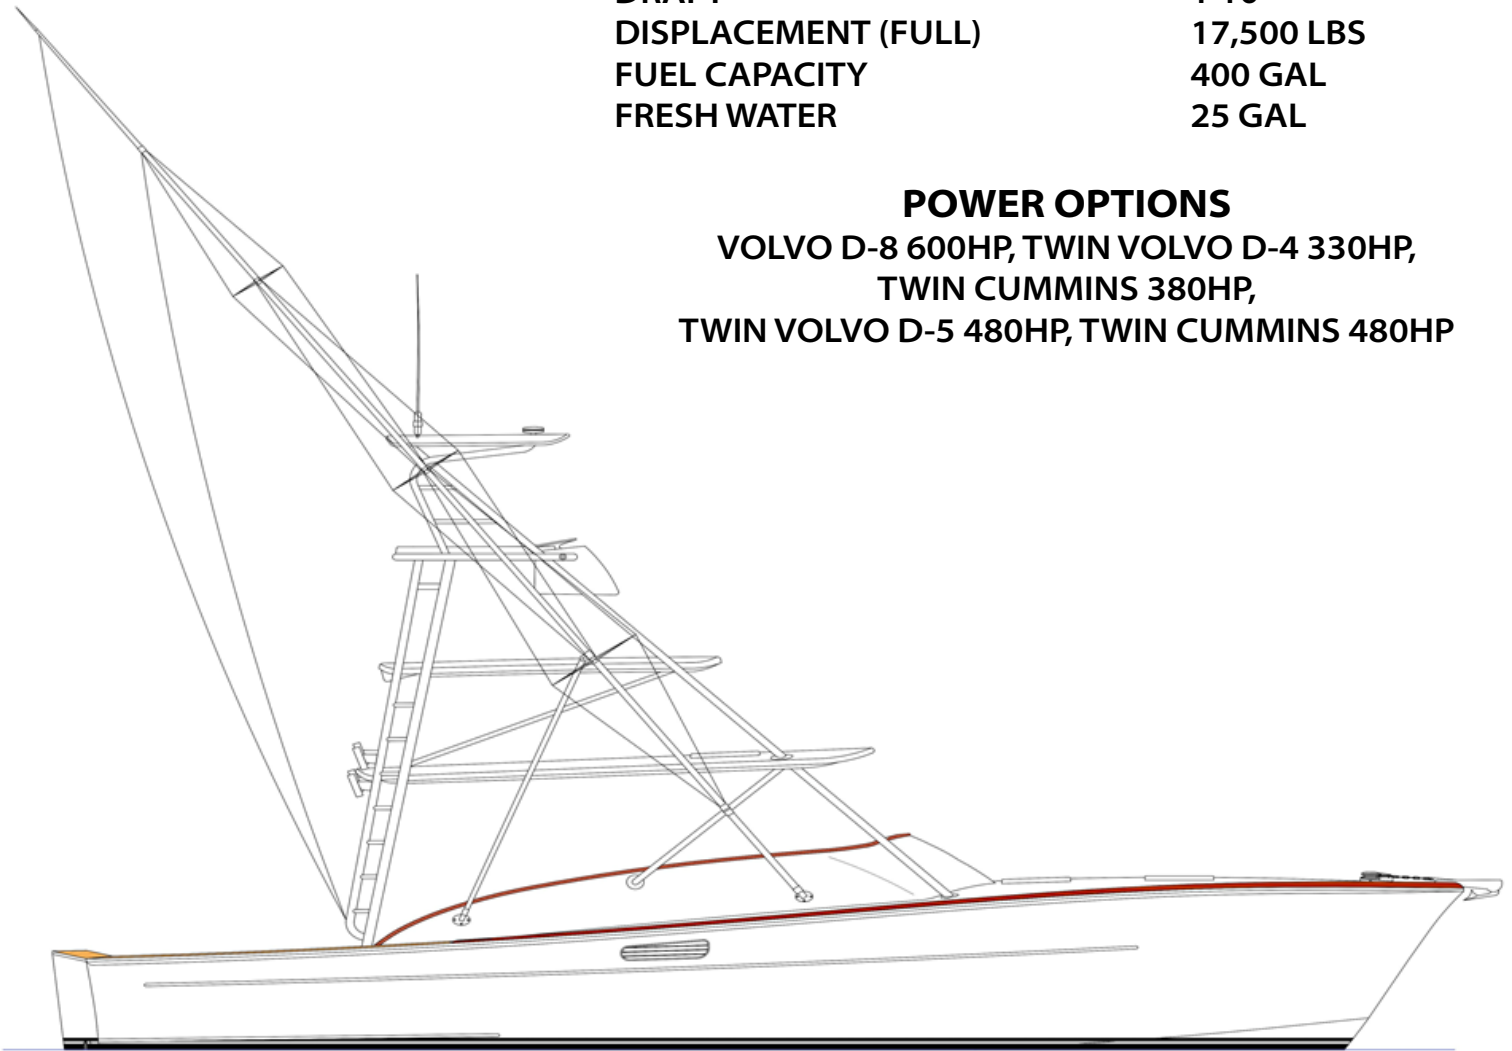

34' EXPRESS

GENERAL SPECIFICATIONS

LOA	34'
BOA	11'2"
DRAFT	1'10"
DISPLACEMENT (FULL)	17,500 LBS
FUEL CAPACITY	400 GAL
FRESH WATER	25 GAL

POWER OPTIONS

VOLVO D-8 600HP, TWIN VOLVO D-4 330HP,
TWIN CUMMINS 380HP,
TWIN VOLVO D-5 480HP, TWIN CUMMINS 480HP