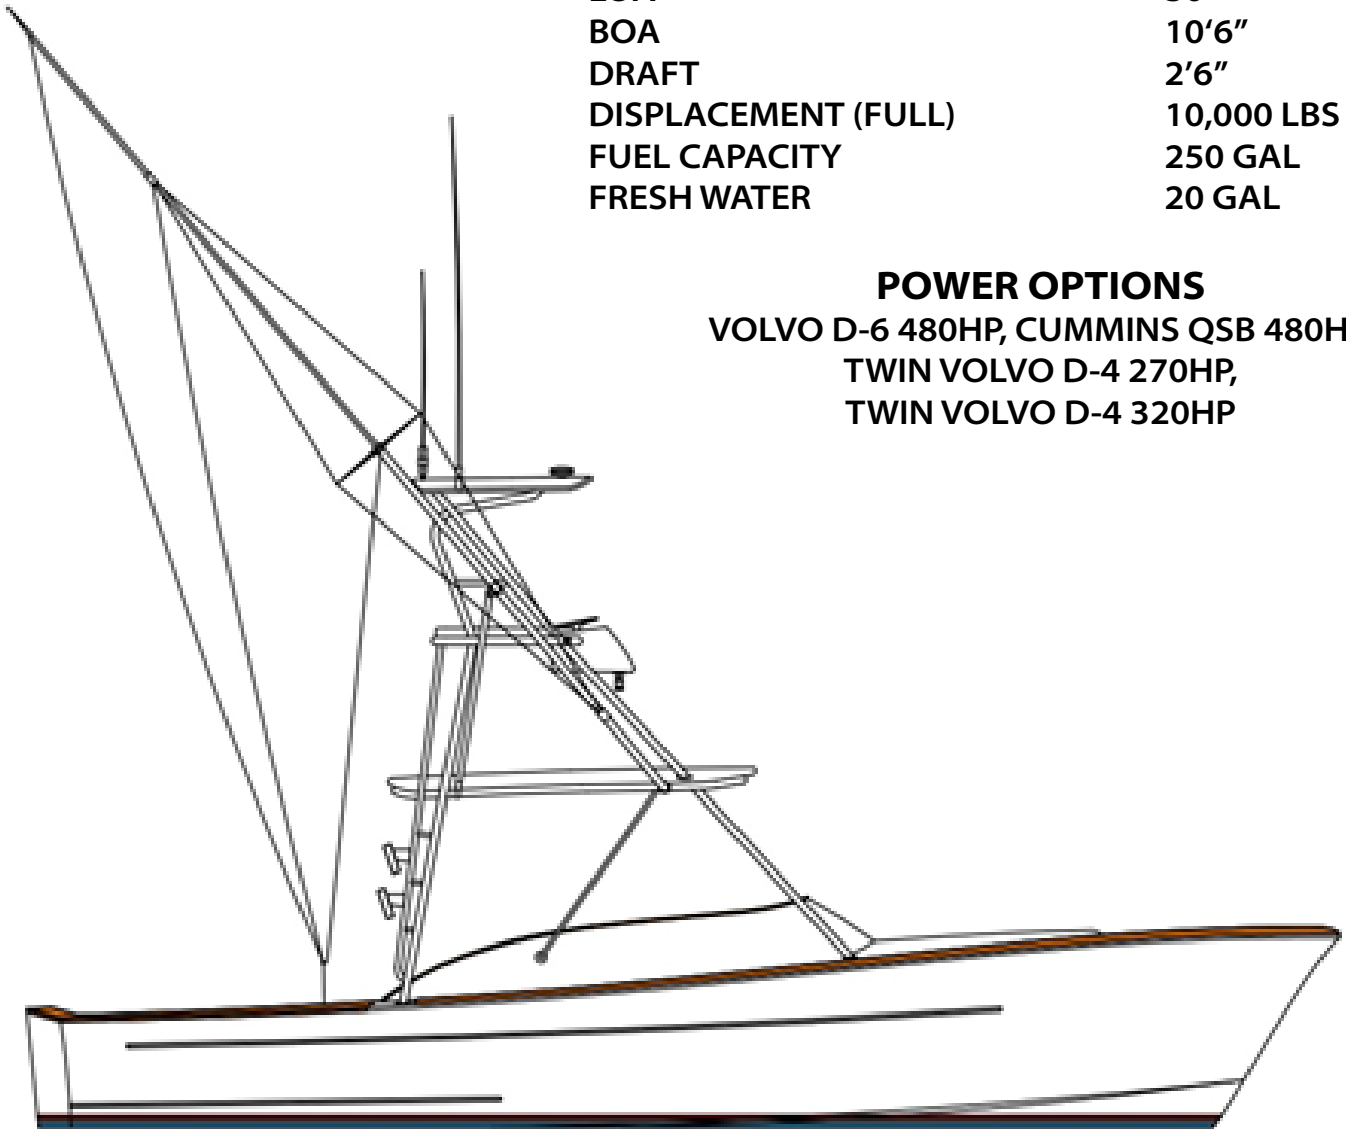

30' WALKAROUND

GENERAL SPECIFICATIONS

LOA	30'
BOA	10'6"
DRAFT	2'6"
DISPLACEMENT (FULL)	10,000 LBS
FUEL CAPACITY	250 GAL
FRESH WATER	20 GAL

POWER OPTIONS

VOLVO D-6 480HP, CUMMINS QSB 480HP,
TWIN VOLVO D-4 270HP,
TWIN VOLVO D-4 320HP