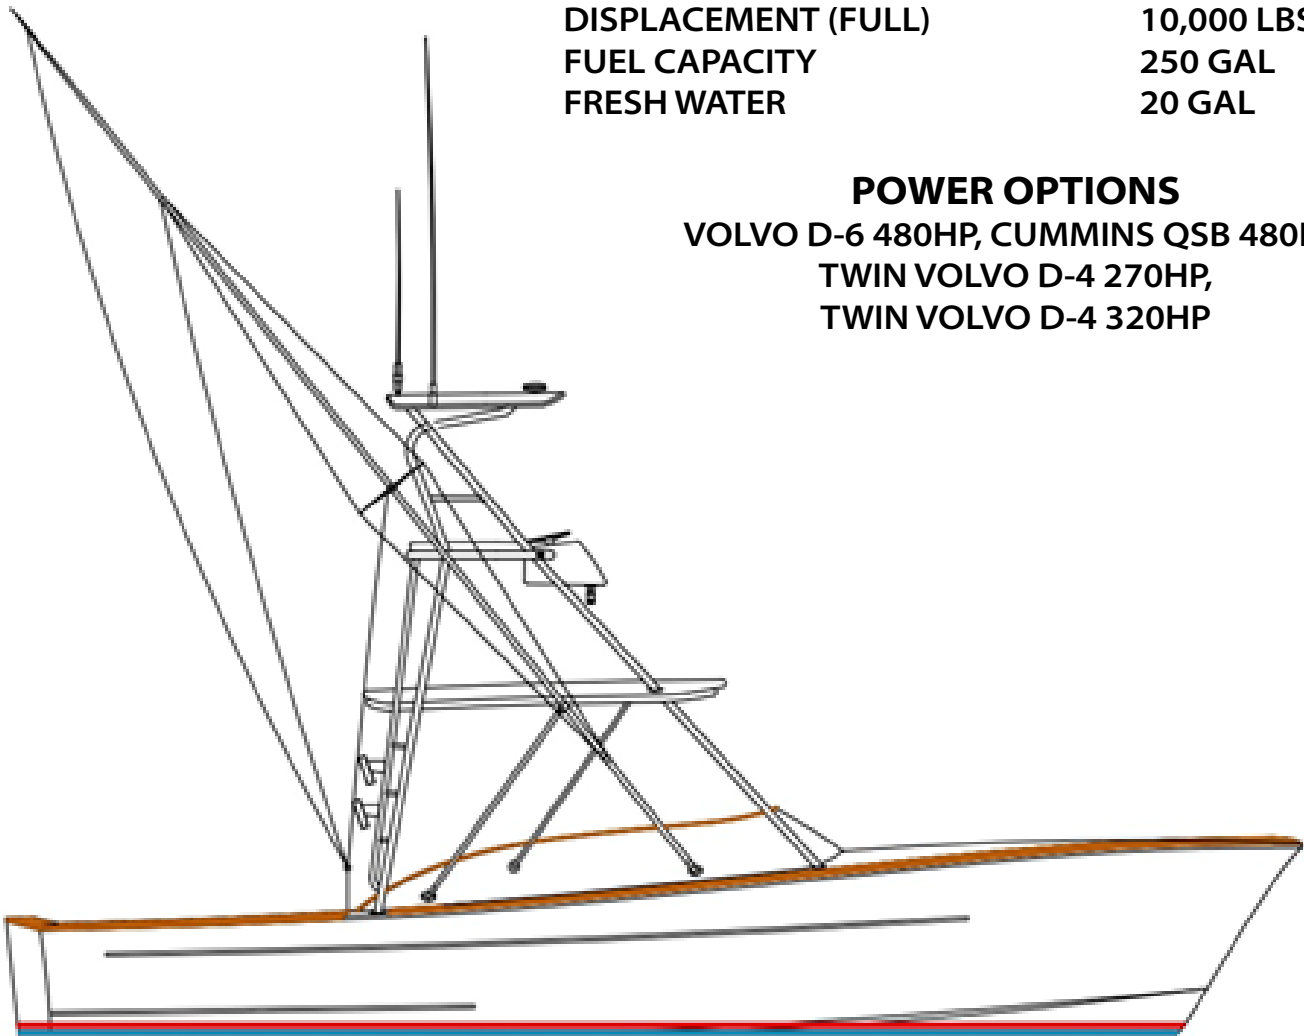

30' EXPRESS

GENERAL SPECIFICATIONS

LOA	30'
BOA	10'6"
DRAFT	2'6"
DISPLACEMENT (FULL)	10,000 LBS
FUEL CAPACITY	250 GAL
FRESH WATER	20 GAL

POWER OPTIONS

VOLVO D-6 480HP, CUMMINS QSB 480HP,
TWIN VOLVO D-4 270HP,
TWIN VOLVO D-4 320HP